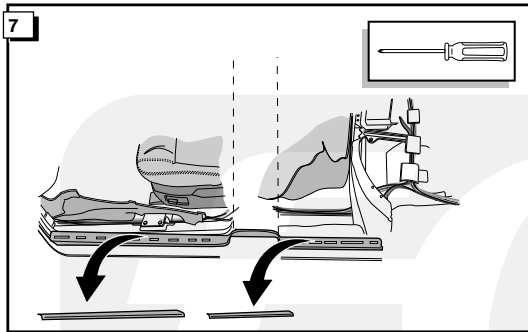

11

	NL	GB	D	FR
1 = L	GEEL	YELLOW	GELB	JAUNE
2 = 54-G	BLAUW	BLUE	BLAU	BLEU
3 = 31	WIT	WHITE	WEIß	BLANC
4 = R	GROEN	GREEN	GRÜN	VERT
5 = 58-R	BRUIN	BROWN	BRAUN	MARRON
6 = 54	ROOD	RED	ROT	ROUGE
7 = 58-L	ZWART	BLACK	SCHWARZ	NOIR
8 = 58-b	GRIJS	GREY	GRAU	GRIS

KNIPPERLICHT LINKS
L.H. INDICATOR
BLINKER LINKS
CLIGNOTANT GAUCHE
REMLICHTEN
BRAKELICHTS
BREMSLEUCHE
FEUX DE STOP
ACHTERLICHT LINKS
L.H. REARLIGHT
SCHLUßLEUCHE LINKS
FEU ARRIERE GAUCHE
KNIPPERLICHT RECHTS
R.H. INDICATOR
BLINKER RECHTS
CLIGNOTANT DROIT
ACHTERLICHT RECHTS
R.H. REARLIGHT
SCHLUßLEUCHE RECHTS
FEU ARRIERE DROIT
MASSA
EARTH
MASSE

37

! **CONTROLEER FUNCTIES !**
! **CHECK FUNCTIONS !**
! **FUNKTIONEN KONTROLIEREN !**
! **CONTRÔLER LES FONCTIONS !**